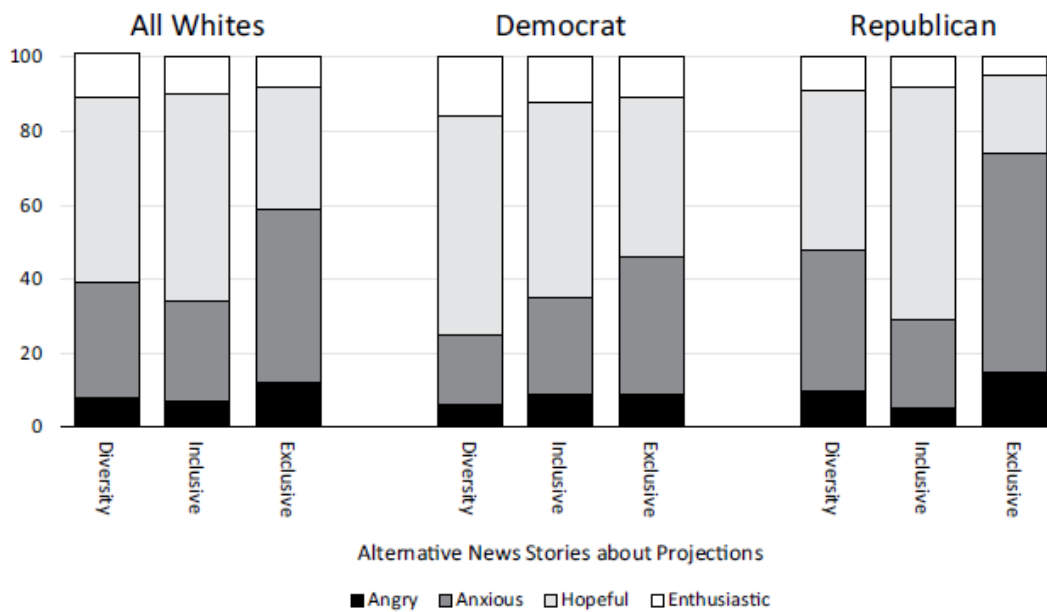

FIGURE 1  
Emotional Reactions to News Stories by White Readers

NOTE: “Exclusive” categories report number of people who chose only a single racial or ethnic category. “Inclusive” categories permit people to appear in more than one racial or ethnic category. “NH” signifies Non-Hispanic. “Alone” indicates single race, not in combination. “All” signifies inclusive-defined categories containing members selecting this group alone or in combination with other groups. “AIAN” is American Indian and Alaska Native. “NHPI” is Native Hawaiian and Pacific Islander.

Source: Myers, D., & Levy, M. (2018). Racial Population Projections and Reactions to Alternative News Accounts of Growing Diversity. *The ANNALS of the American Academy of Political and Social Science*, 677(1), 215–228.  
<https://doi.org/10.1177/0002716218766294>